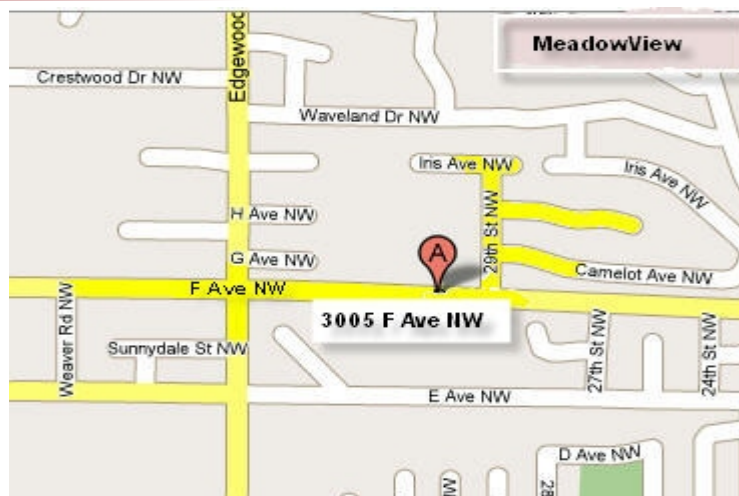

If coming from Iowa City...Go to Hwy 30W...take to Edgewood Rd N, to F Ave, turn right, about a block east on F Ave - **Shared Entrance** on south side - 3005 F Ave NW, Cedar Rapids, IA

There is additional parking off E Ave in rear of bldg  
Go in Main entrance